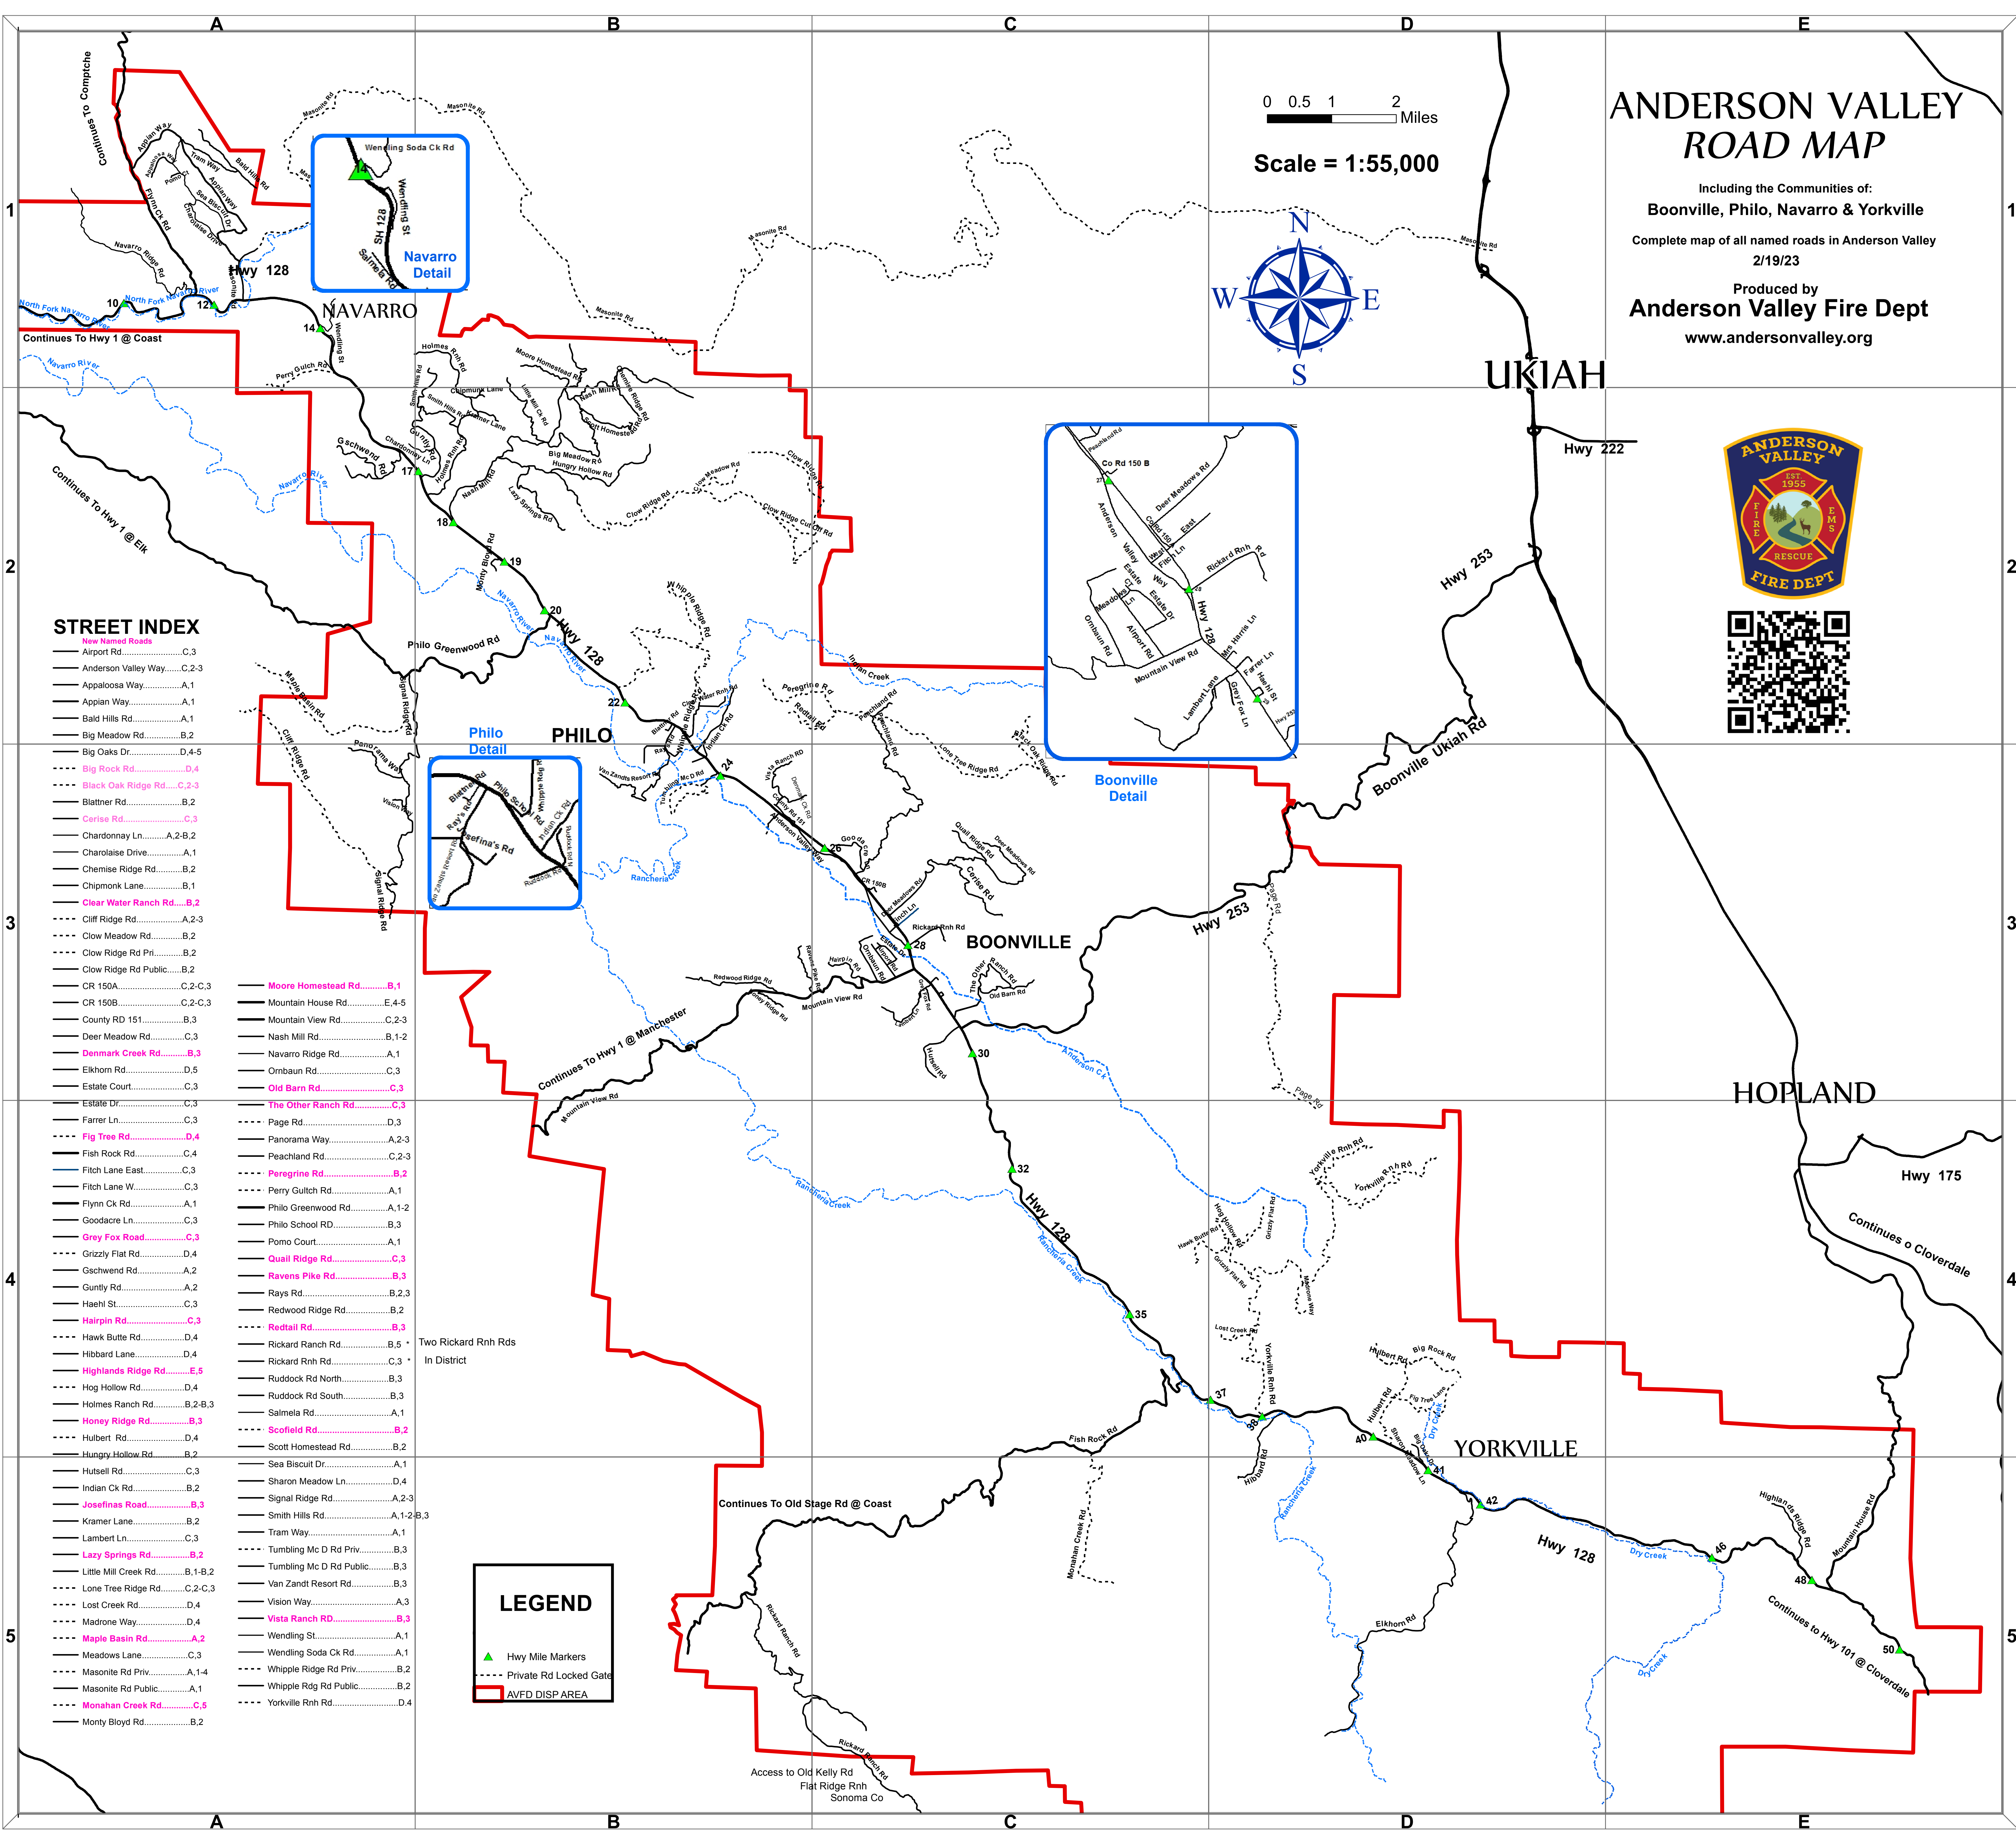

ANDERSON VALLEY ROAD MAP

Including the Communities of:
Boonville, Philo, Navarro & Yorkville
Complete map of all named roads in Anderson Valley
2/19/23

Produced by
Anderson Valley Fire Dept
www.andersonvalley.org

0 0.5 1 2 Miles

Scale = 1:55,000

STREET INDEX

LEGEND

- ▲ Hwy Mile Markers
- Private Rd Locked Gate
- ▭ AVFD DISP AREA

UKIAH

Hwy 222

Hwy 253

Boonville Ukiah Rd

HOPLAND

Hwy 175

Continues o Cloverdale

YORKVILLE

Hwy 128

Highlands Ridge Rd

Continues to Hwy 101 @ Cloverdale

Continues To Old Stage Rd @ Coast

Access to Old Kelly Rd
Flat Ridge Rnh
Sonoma Co

Two Rickard Rnh Rds
In District

Continues To Hwy 1 @ Coast

Continues To Hwy 1 @ Elk

Continues To Hwy 1 @ Manchester

Navarro Detail

Philo Detail

Boonville Detail

A

B

C

D

E

1

2

3

4

5

A

B

C

D

E